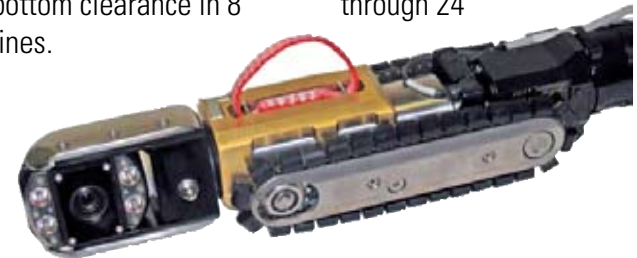

Nozzle Skids
 All Sizes and Styles In
 Stock

Manhole Hook
 24", 36" & 48" in Stock

Banjo Ball Valves
 Many Sizes In Stock

High-Pressure Handgun Systems
 Complete Kits Available

FEATURED EQUIPMENT

**CUES
 TEXAS
 DEALER**

Cues OZIII

The robust design of the OZIII camera includes protective forks for the camera head to protect it during insertion and retrieval as well as shield it from roots and other obstructions in the pipe. Get the finest detailed video inspections with the CUES OZ III (Optical Zoom) Camera!

Cues Ultra Shorty III

The Ultra Shorty III can inspect 6" relined to 24" lines with major offsets and protruding taps. Maximize your advantage in 6" relined pipe! The Ultra Shorty III is provided with a built in protective housing and bulkhead connector to accommodate the mounting and direct connection of the CUES OZ III Zoom Pan and Tilt Camera. Weighted adapter blocks are available to optically center the camera, and increase traction and bottom clearance in 8" through 24" lines.

USED EQUIPMENT

2008 GapVax MC1005 Combo Truck

3000 @ 50 Water System, 7-yard Debris Body, Front Mount Hose Reel, Sterling Chassis - Low Miles

2006 PipeHunter 101535TMVC

3000 @ 50 Water System, 1/2 yard Debris Body, Front Mount Spray Bar, GMC Chassis, Jet Eye Camera